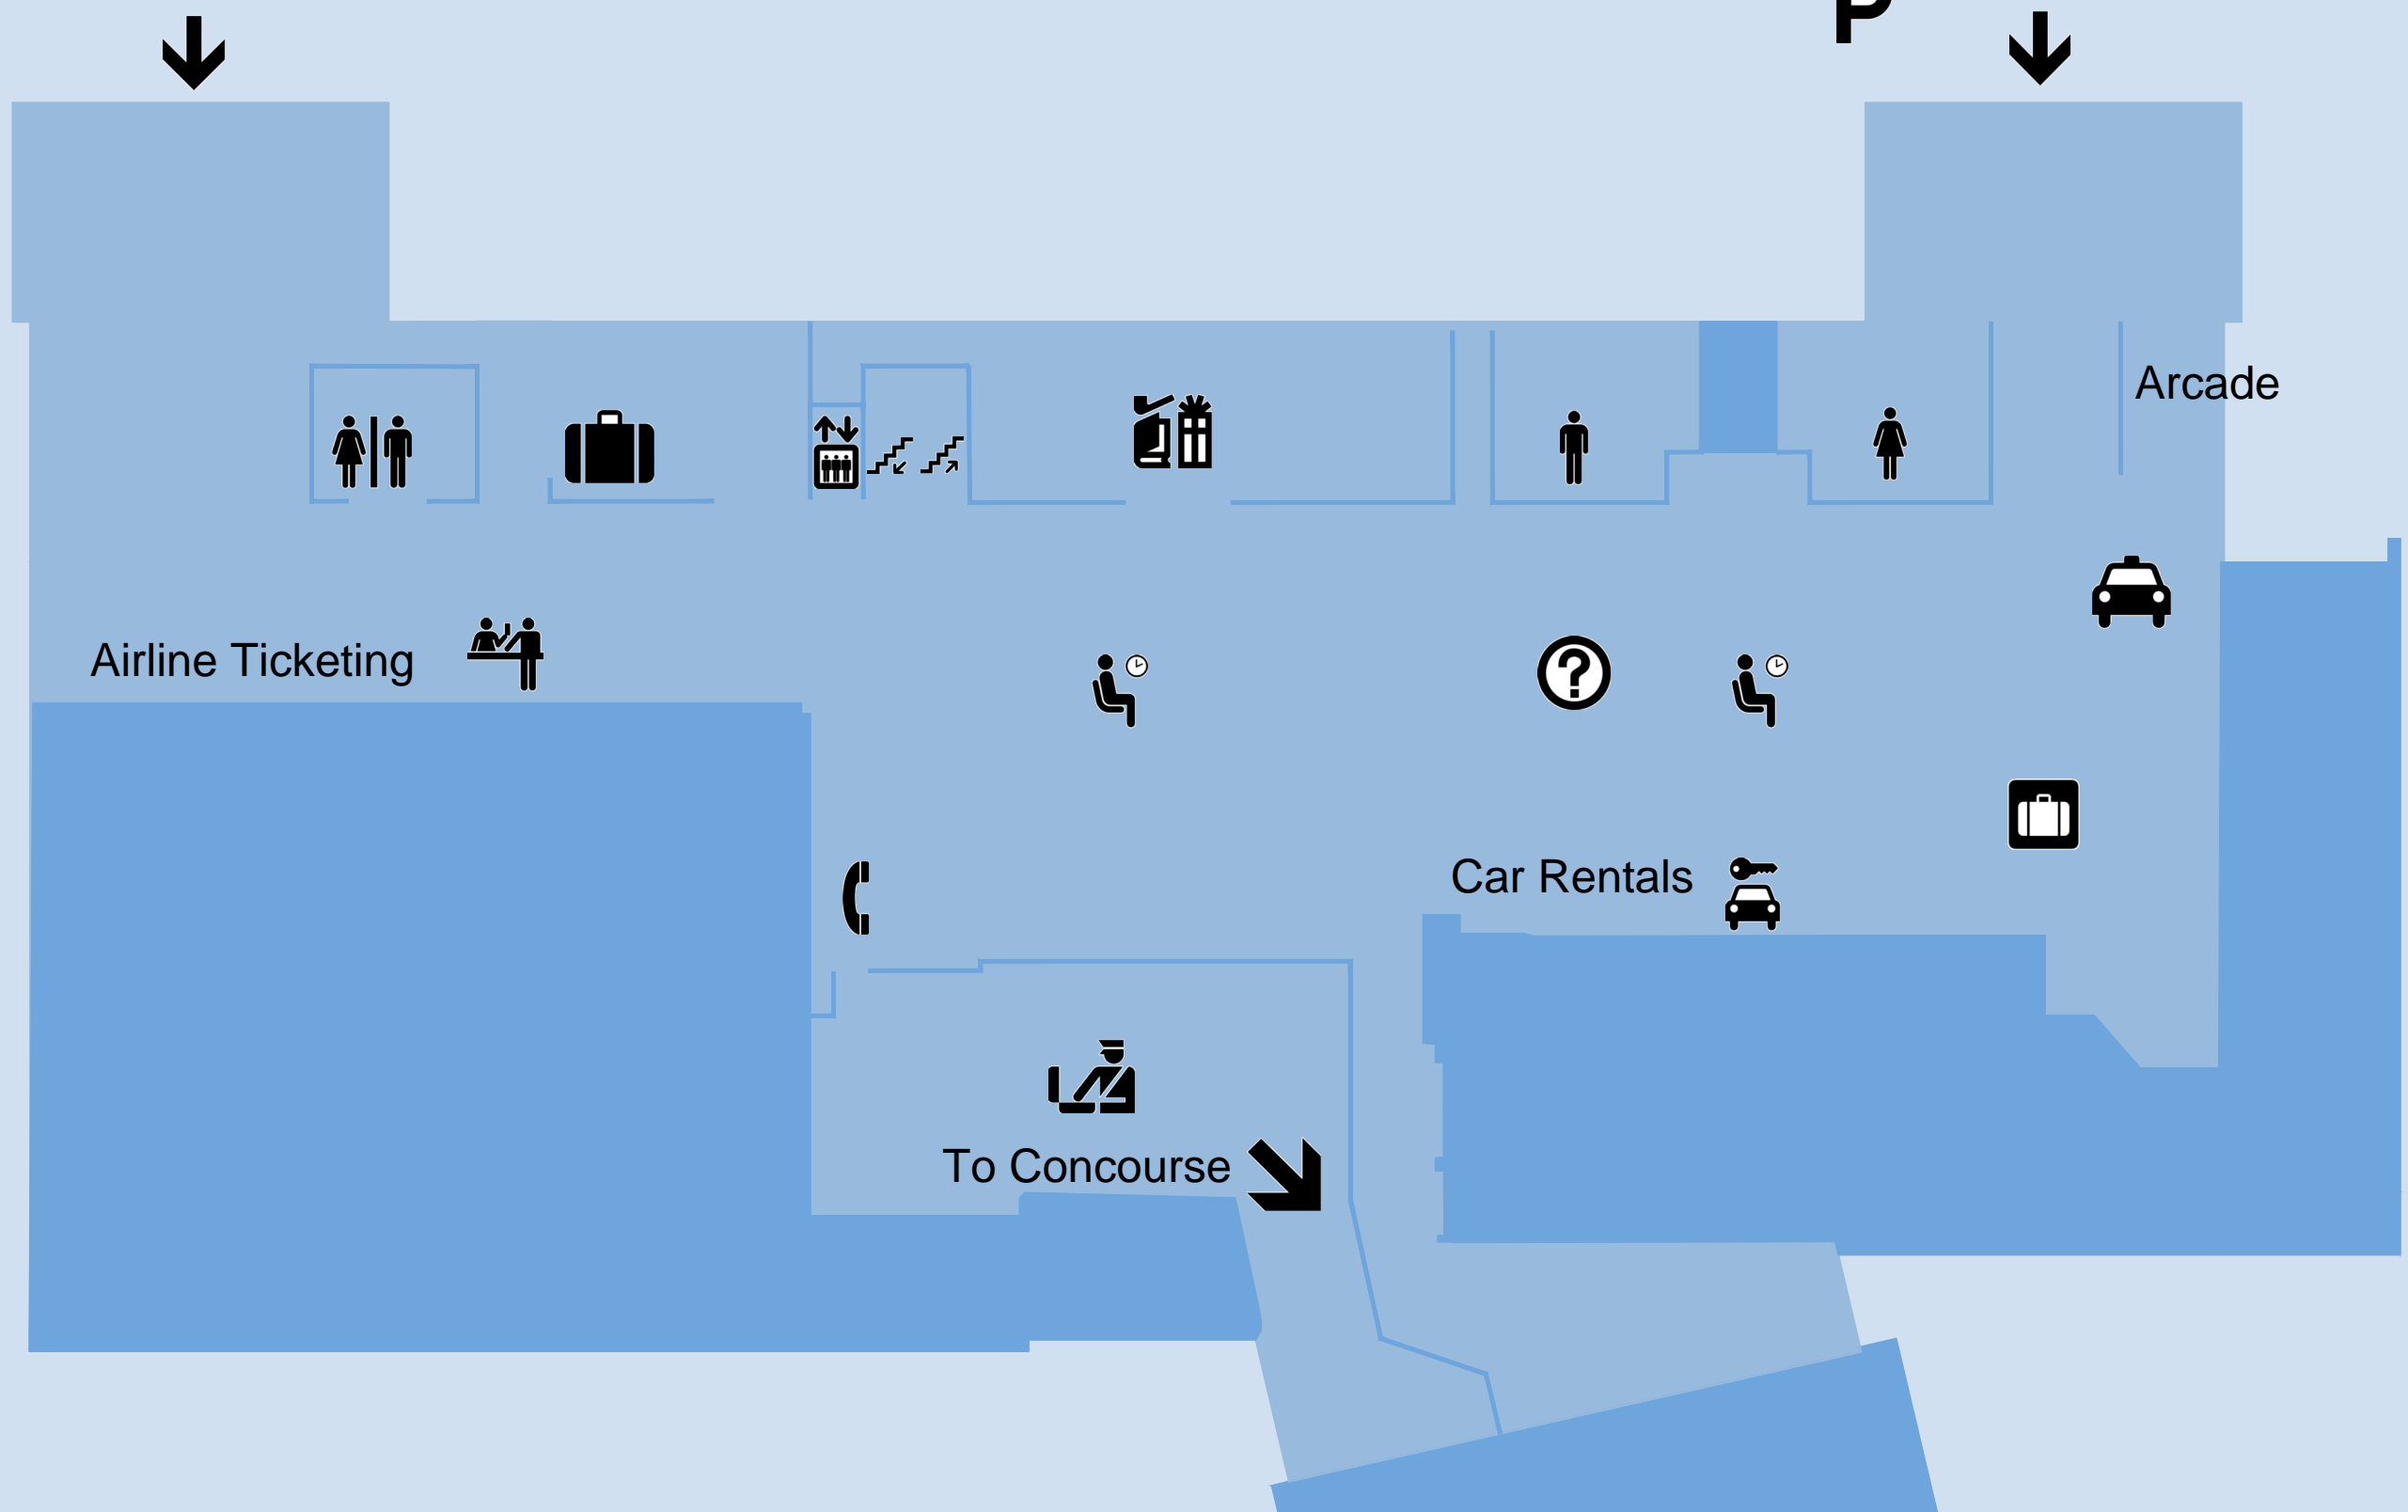

P

Central Wisconsin Airport - Terminal

To Car Rental Facility ↗

P

 Arcade	 Car Rentals	 Entrance/Exit	 Gift Shop	 Parking Lot	 Security Checkpoint	 Taxi
 Baggage Check-In	Crosswalk	 First Aid	 Information	 Post Office(Drop Box)	 Stairs Down	 Telephone
 Baggage Claim	 Elevator	 Food	 Lobby	 Restrooms	 Stairs Up	 Ticketing